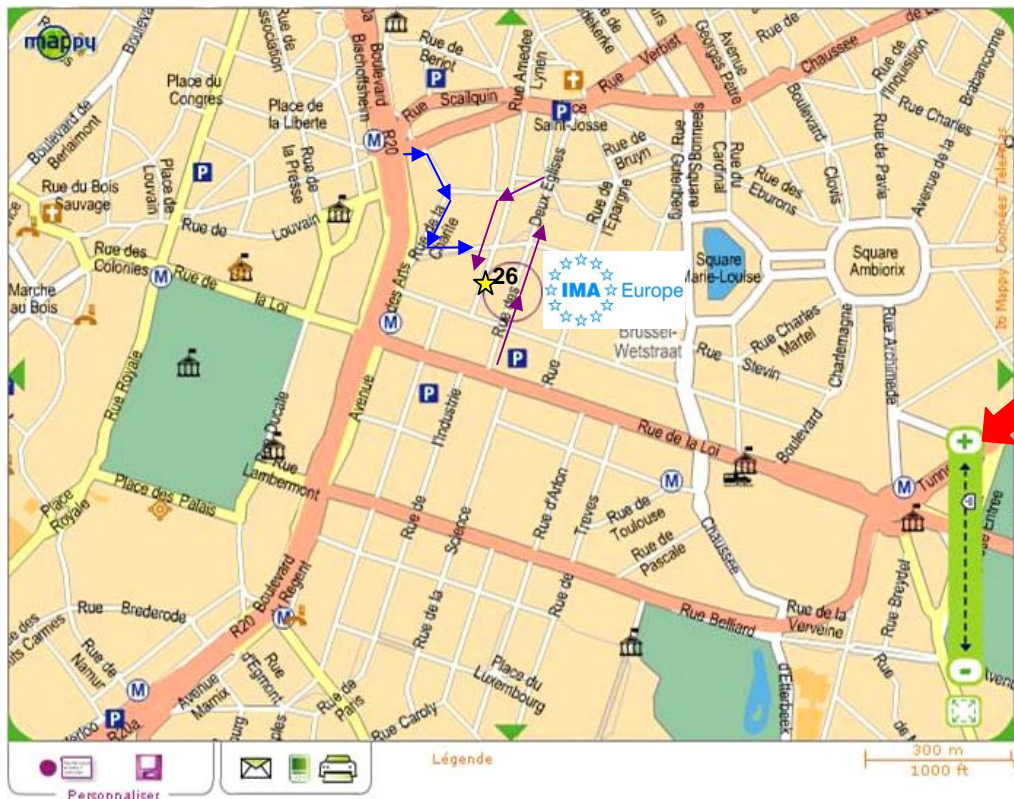

IMA-Europe aisbl
26, rue des Deux Eglises (6° floor)
B-1000 Brussels
Tel +32 2 210 44 10

Route Description

★ Entrance Parking
(rue Marie Thérèse, 23)

E 40
Av. de Cortenberg
Schumann

By car from the Brussels “Ring Ouest” (RO) / E40 Liège-Leuven-Brussels:

Leave the RO at exit 3 (E40 Liège-Leuven-Bruxelles) to join the E40 motorway direction BRUSSELS. On the motorway, follow the signs “Centre – Communauté Européenne” and enter the tunnel. This tunnel ends in “Avenue de Cortenberg”, which leads directly to the Schuman Roundabout. Take the second exit into “Rue de la Loi” and stay on the right. At the 4th traffic light on the “Rue de la Loi”, turn right into “Rue des Deux Eglises”, cross the rue Joseph II and the “Twin Garden” building (no. 26) is at your left.

To access the **parking** located behind the building (rue Marie Thérèse), continue on the rue des Deux Eglises (purple arrows), take the **second** street to your left and turn left again. Cross one narrow street (attention: priority from the right) with a café on the corner. The brown garage gate is at your left at number 23. Press the button “IMA-Europe”, identify yourself and ask for opening the gate. The parking places are situated at **level -3** and marked “IMA-Europe”. At the entrance of the lift, ring again and take the elevator till the 6th floor.

When coming from the tunnels /ring road through Brussels, follow the blue arrows: At Place Madou take the Chaussée de Louvain, and turn immediately right (just after the bus stop). Follow this street, take the second left and the first right. The parking is at 20 meter at your left side (brown gate, rue Marie Thérèse 23 - see above).